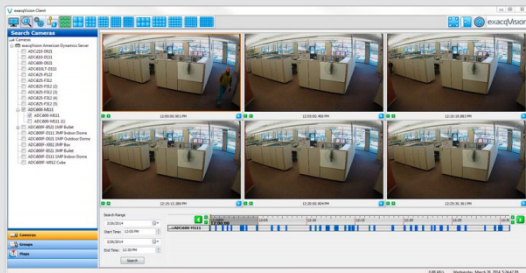

exacqVision ELP-Series IP Camera Server Powerful, Cost-Effective NVR

Free Exacq Mobile app

Up to 40 Cameras Per Server

- Continuously record up to 200 Mbps of video, audio and data
- Includes 4 IP camera licenses, expandable to 24 per server
- Compatible with thousands of IP cameras

Unlimited Scalability

- Add unlimited servers for greater capacity or dispersed geographic location
- Easily expand license to record additional high definition IP cameras
- Easily manage multiple NVRs from a single, unified client

Powerful exacqVision Professional VMS Software

- Monitor video, audio and data in real time
 - Customizable full-screen video wall
 - Two-way audio
 - Interactive camera maps
 - Data integration from retail systems, access control and more
 - Onscreen display of motion, analytics and alarm events with configurable response
- Conduct Investigations on recorded video, audio and data
 - Search across multiple video and archive servers seamlessly
 - Powerful thumbnail and timeline search tools
 - Export video in open-standard video formats or as a self-contained player with tamper protection

View Video From Anywhere

- Pre-loaded with exacqVision VMS software for immediate use
- View video and manage servers on multiple
- View live and recorded video on any browser, iOS, Android or Windows Phone 8 mobile device