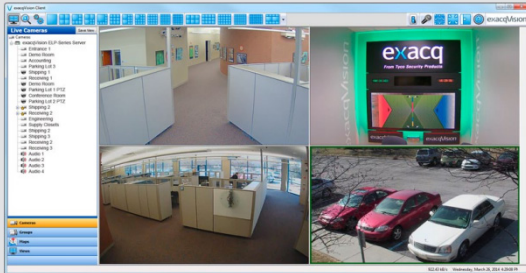

exacqVision ELP-Series IP Camera Server Powerful, Cost-Effective NVR

Free Exacq Mobile app

Up to 40 Cameras Per Server

- Continuously record up to 200 Mbps of video, audio and data
- Includes 4 IP camera licenses, expandable to 24 per server
- Compatible with thousands of IP cameras

Unlimited Scalability

- Add unlimited servers for greater capacity or dispersed geographic location
- Easily expand license to record additional high definition IP cameras
- Easily manage multiple NVRs from a single, unified client

Powerful exacqVision Professional VMS Software

- Monitor video, audio and data in real time
 - Customizable full-screen video wall
 - Two-way audio
 - Interactive camera maps
 - Data integration from retail systems, access control and more
 - Onscreen display of motion, analytics and alarm events with configurable response
- Conduct Investigations on recorded video, audio and data
 - Search across multiple video and archive servers seamlessly
 - Powerful thumbnail and timeline search tools
 - Export video in open-standard video formats or as a self-contained player with tamper protection

View Video From Anywhere

- Pre-loaded with exacqVision VMS software for immediate use
- View video and manage servers on multiple
- View live and recorded video on any browser, iOS, Android or Windows Phone 8 mobile device