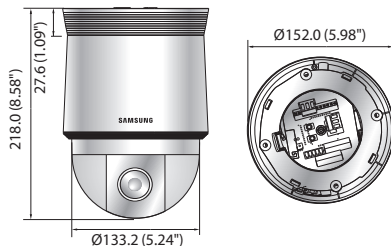

## Key Features

- Full HD (1920 x 1080, 30fps) resolution
- 0.2Lux@F1.6, B/W : 0.01Lux@F1.6
- Powerful 32x zoom (4.44 ~ 142.6mm), Digital 16x
- Day & Night (ICR), Defog, WDR (120dB), SSNRIII
- Preset 700°/sec, Azimuth
- IP66 / IK10 (HCP-6320H), IK10 (HCP-6320 + SHP-3701H only)
- RS-485, 24V AC

## Dimensions

Unit : mm (inch)

HCP-6320H

HCP-6320