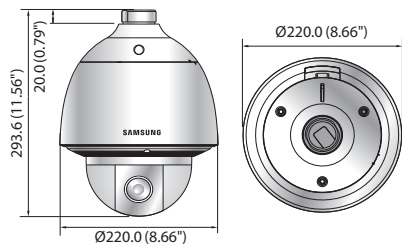

## Key Features

- Full HD (1920 x 1080, 30fps) resolution
- 0.2Lux@F1.6, B/W : 0.01Lux@F1.6
- Powerful 32x zoom (4.44 ~ 142.6mm), Digital 16x
- Day & Night (ICR), Defog, WDR (120dB), SSNRIII
- Preset 700°/sec, Azimuth
- IP66 / IK10 (HCP-6320H), IK10 (HCP-6320 + SHP-3701H only)
- RS-485, 24V AC

## Dimensions

Unit : mm (inch)

HCP-6320H

HCP-6320