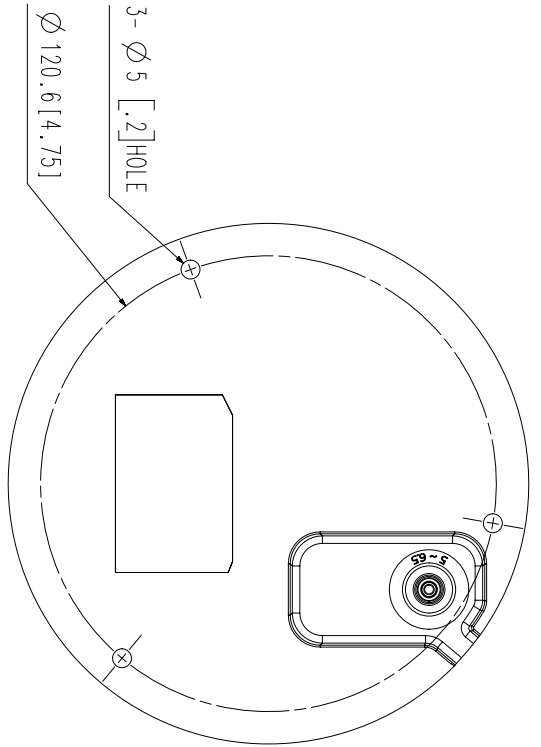

2	LNV-6072R	'19.10.22
1	LNV-6070R/6071R	'19.10.22
No.	MODEL NAME	DATE
Unit:mm [inch]	SCALE:1/1	Hanwaha Technwin