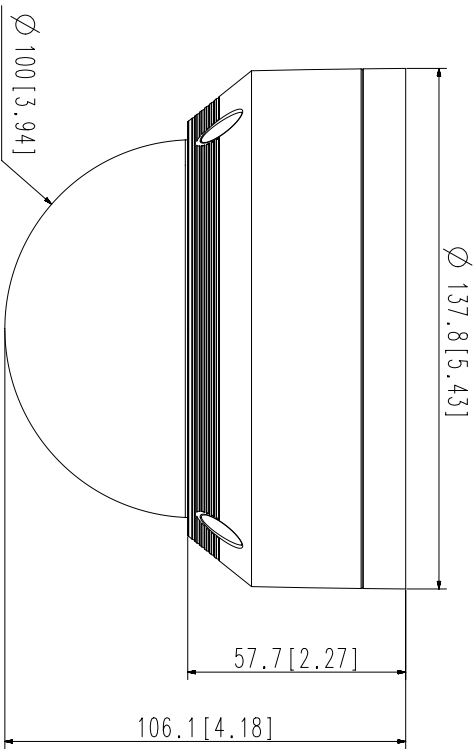

2	LNV-6072R	'19.10.22
1	LNV-6070R/6071R	'19.10.22
No.	MODEL NAME	DATE
Unit:mm [inch]	SCALE:1/1	Hanwaha Technwin