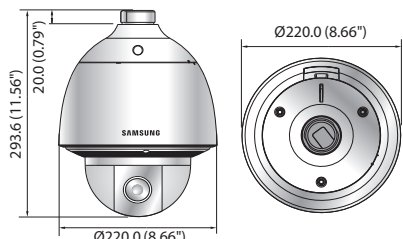

SNP-6321H/6321

2M Full HD 32x Network PTZ Dome Camera

SNP-6321H

SNP-6321

Key Features

- Max. 2Megapixel (1920 x 1080) resolution
- 16 : 9 Full HD (1080p) resolution support
- 4.44 ~ 142.6mm (32x) optical zoom, 16x digital zoom
- H.264, MJPEG dual codec, Multiple streaming
- Day & Night (ICR), WDR (120dB), Intelligent video analytics
- PoE+, SD / SDHC / SDXC memory slot, Bi-directional audio Support
- IP66 / IK10 (SNP-6321H), IK10 (SNP-6321 + SHP-3701H only)

Dimensions

Unit : mm (inch)

SNP-6321H

SNP-6321

Accessories (Optional)

SBP-300WM1 SBP-300WM SBP-300CM SBP-300LM SBP-300B SBP-300KM SHP-3701H SHP-3701F (SNP-6321)

* Data recorded on an SD memory card may be lost or damaged by data access during power-off, mechanical shock, memory card detachment, or other operations. Data loss or damage can also occur when a memory card reaches end of life, which varies according to operational conditions. No guarantee is given against damage (including passive damage).