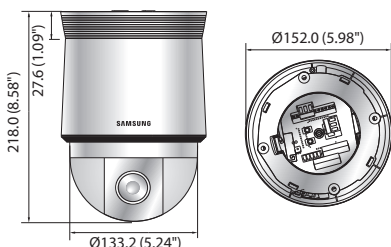

SNP-6321H/6321

2M Full HD 32x Network PTZ Dome Camera

SNP-6321H

SNP-6321

Key Features

- Max. 2Megapixel (1920 x 1080) resolution
- 16 : 9 Full HD (1080p) resolution support
- 4.44 ~ 142.6mm (32x) optical zoom, 16x digital zoom
- H.264, MJPEG dual codec, Multiple streaming
- Day & Night (ICR), WDR (120dB), Intelligent video analytics
- PoE+, SD / SDHC / SDXC memory slot, Bi-directional audio Support
- IP66 / IK10 (SNP-6321H), IK10 (SNP-6321 + SHP-3701H only)

Dimensions

Unit : mm (inch)

SNP-6321H

SNP-6321

Accessories (Optional)

SBP-300WM1 SBP-300WM SBP-300CM SBP-300LM SBP-300B SBP-300KM SHP-3701H SHP-3701F (SNP-6321)

* Data recorded on an SD memory card may be lost or damaged by data access during power-off, mechanical shock, memory card detachment, or other operations. Data loss or damage can also occur when a memory card reaches end of life, which varies according to operational conditions. No guarantee is given against damage (including passive damage).